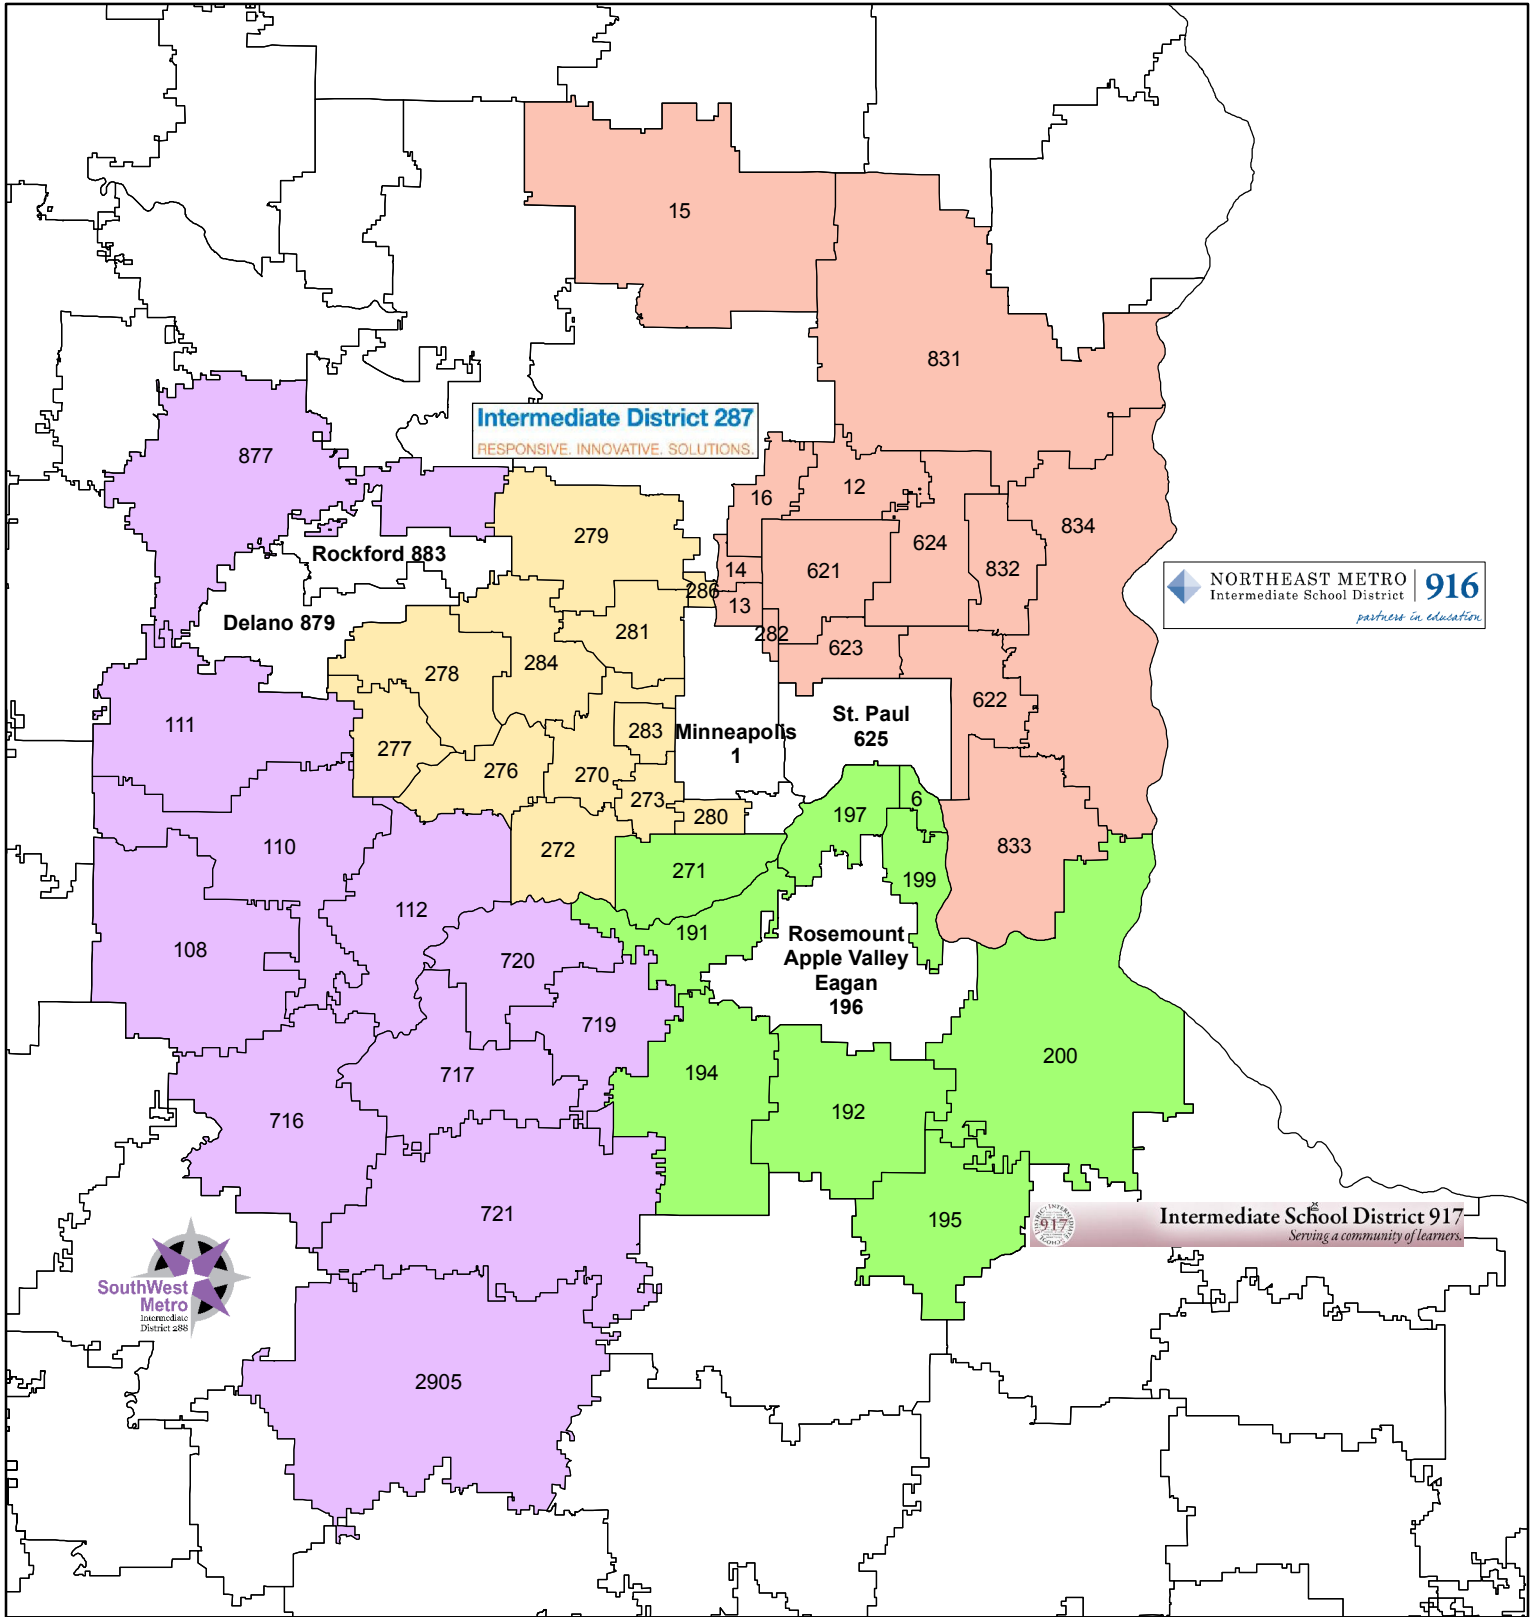

# Minnesota Intermediate School District Memberships

Intermediate 287	
270 Hopkins	279 Osseo
272 Eden Prairie	280 Richfield
273 Edina	281 Robbinsdale
276 Minnetonka	283 St. Louis Park
277 Westonka	284 Wayzata
278 Orono	286 Brooklyn Center

Intermediate 917	
6 South St. Paul	197 West St. Paul
191 Burnsville	199 Inver Grove Heights
192 Farmington	200 Hastings
194 Lakeville	271 Bloomington
195 Randolph	

Intermediate 916	
12 Centennial	622 North St. Paul/Maplewood
13 Columbia Heights	623 Roseville
14 Fridley	624 White Bear Lake
15 St. Francis	831 Forest Lake
16 Spring Lake Park	832 Mahtomedi
282 St. Anthony-New Brighton	833 South Washington County
621 Mounds View	834 Stillwater Area

SW Metro Intermediate 288	
108 Central	719 Prior Lake-Savage
110 Waconia	720 Shakopee
111 Watertown-Mayer	721 New Prague
112 Eastern Carver County	877 Buffalo-Hanover-Montrose
716 Belle Plaine	2905 Tri-City United
717 Jordan	

### **SW Metro Intermediate 288**

108 Central  
110 Waconia  
111 Watertown-Mayer  
112 Eastern Carver County  
716 Belle Plaine  
717 Jordan  
719 Prior Lake-Savage  
720 Shakopee  
721 New Prague  
877 Buffalo-Hanover-Montrose  
2905 Tri-City United