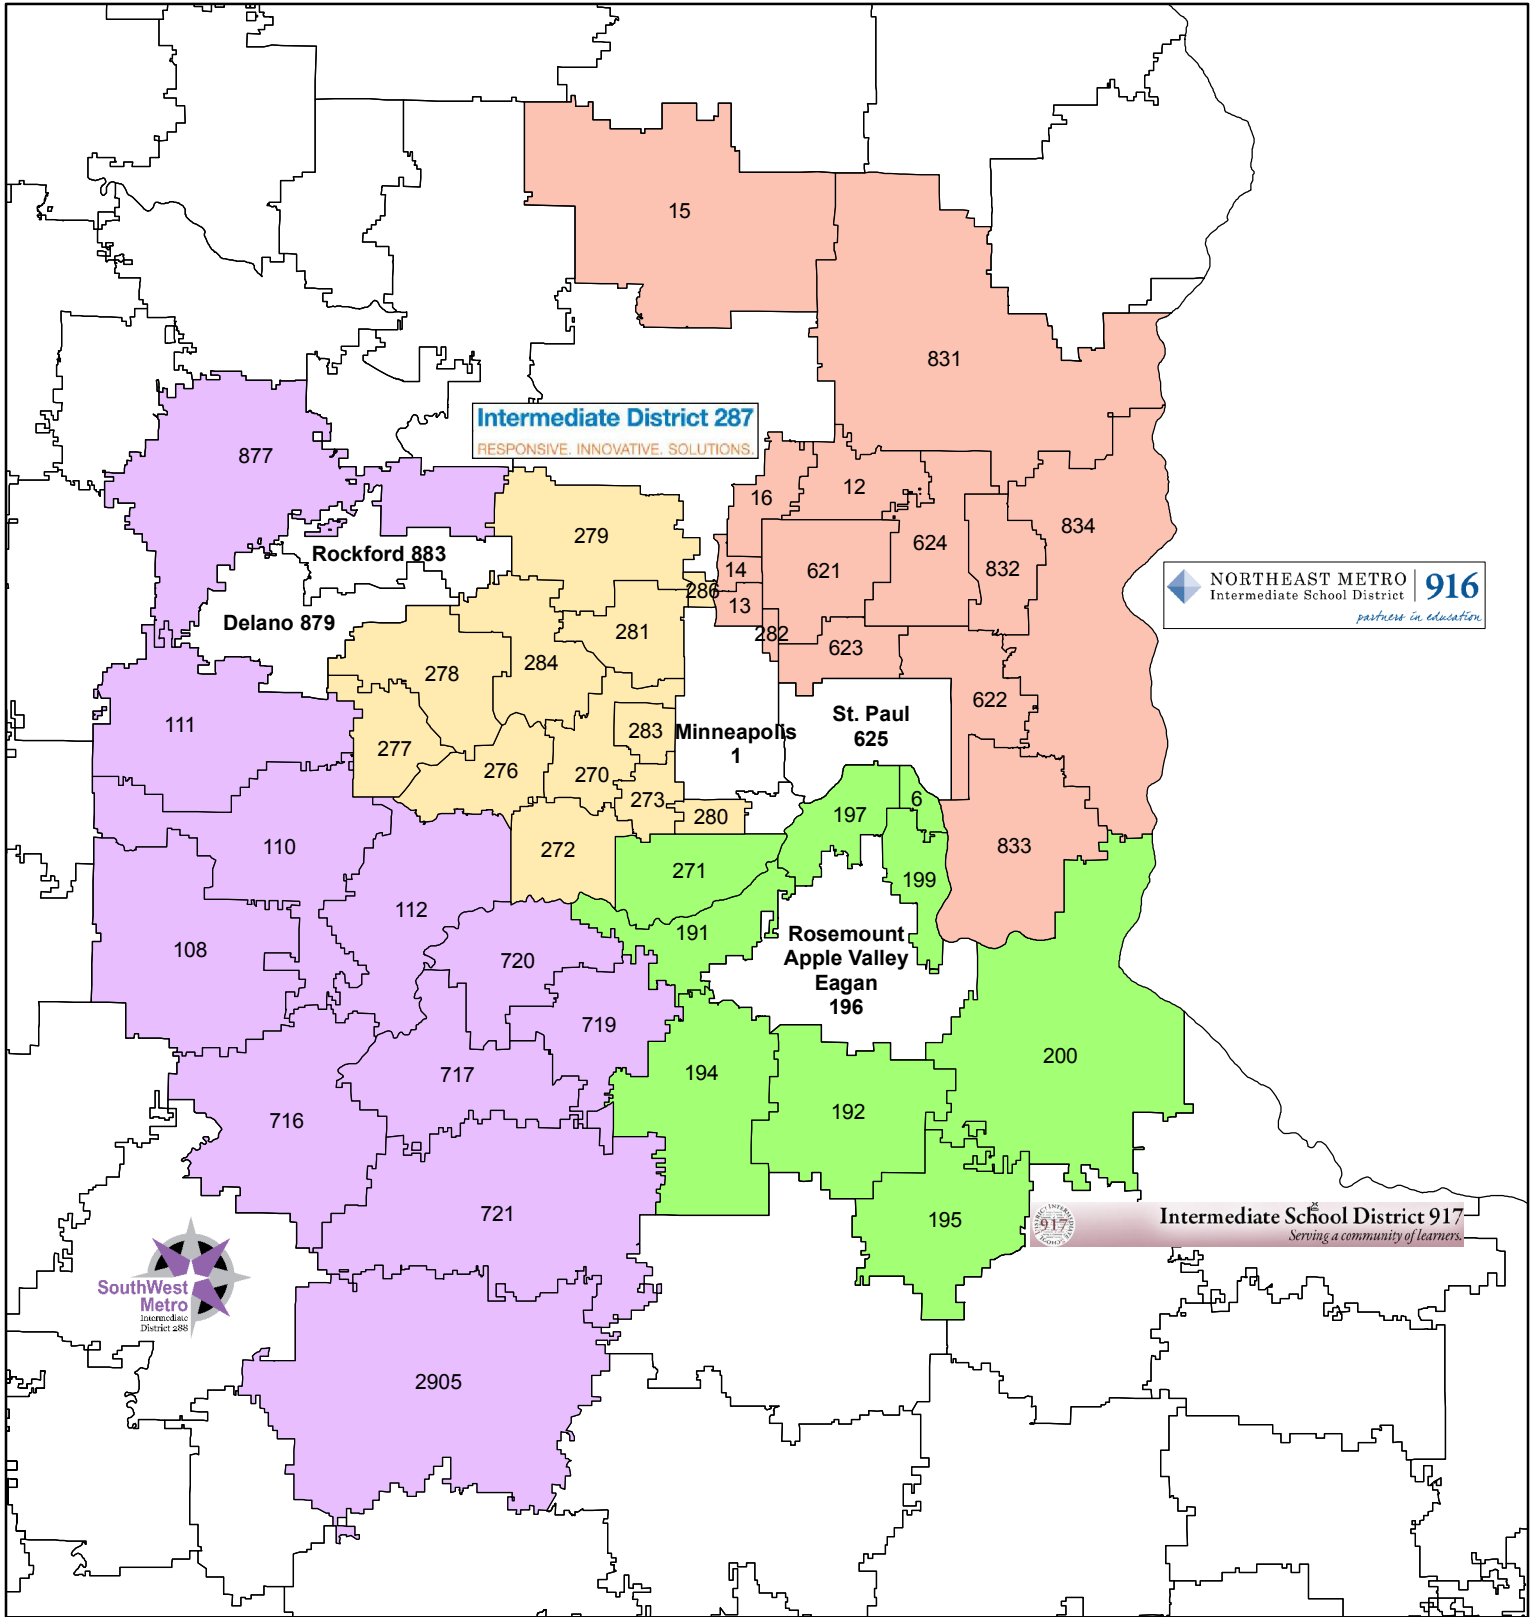

Minnesota Intermediate School District Memberships

Intermediate 287	
270 Hopkins	279 Osseo
272 Eden Prairie	280 Richfield
273 Edina	281 Robbinsdale
276 Minnetonka	283 St. Louis Park
277 Westonka	284 Wayzata
278 Orono	286 Brooklyn Center

Intermediate 917	
6 South St. Paul	197 West St. Paul
191 Burnsville	199 Inver Grove Heights
192 Farmington	200 Hastings
194 Lakeville	271 Bloomington
195 Randolph	

Intermediate 916	
12 Centennial	622 North St. Paul/Maplewood
13 Columbia Heights	623 Roseville
14 Fridley	624 White Bear Lake
15 St. Francis	831 Forest Lake
16 Spring Lake Park	832 Mahtomedi
282 St. Anthony-New Brighton	833 South Washington County
621 Mounds View	834 Stillwater Area

SW Metro Intermediate 288	
108 Central	719 Prior Lake-Savage
110 Waconia	720 Shakopee
111 Watertown-Mayer	721 New Prague
112 Eastern Carver County	877 Buffalo-Hanover-Montrose
716 Belle Plaine	2905 Tri-City United
717 Jordan	

SW Metro Intermediate 288

108 Central
110 Waconia
111 Watertown-Mayer
112 Eastern Carver County
716 Belle Plaine
717 Jordan
719 Prior Lake-Savage
720 Shakopee
720 New Prague
877 Buffalo-Hanover-Montrose
2905 Tri-City United